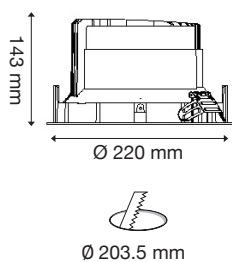

ALO

COLORI DISPONIBILI / AVAILABLE COLOURS :

CODICE CODE	LED Watt (W)	Lumen (lm)	Ottica Optic	Temperatura colore (k) Colour temperature (k)	LED + alimentatore (W) LED + driver (W)
990L1027 60	27W	3000	60°	940 4000k CRI>90	32W

* Moduli Philips Fortimo LED SLM di ultima generazione
* Philips Fortimo LED SLM of last generation

3000lm