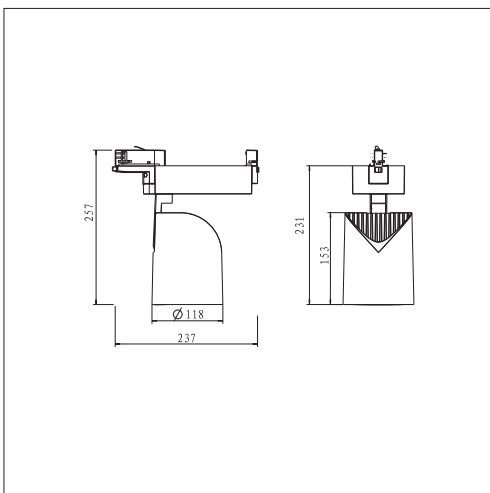

PESO / WEIGHT

HELDER 1,8 kg