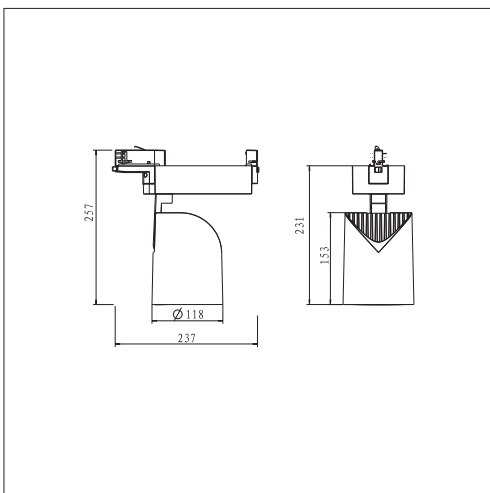

HELDER

COLORI DISPONIBILI / AVAILABLE COLOURS :

CODICE CODE	LED Watt (W)	Lumen (lm)	Ottica Optic	Temperatura colore (k) Colour temperature (k)	LED + alimentatore (W) LED + driver (W)
990L40240 36	38W	4500	36°	830 3000°K CRI>80	43W

* Moduli Philips Fortimo LED SLM di ultima generazione
* Philips Fortimo LED SLM of last generation

4500lm

PESO / WEIGHT

HELDER 1,8 kg