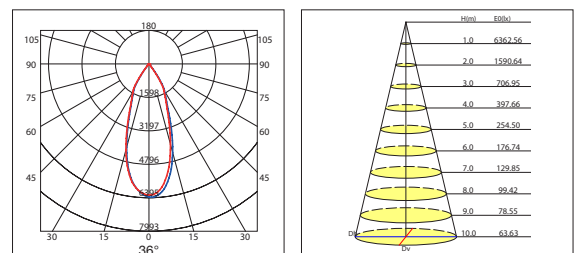

4500lm

PESO / WEIGHT

HELDER 1,8 kg