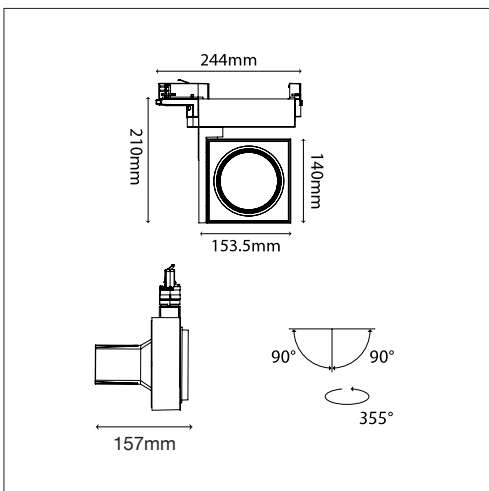

LETHA LED

COLORI DISPONIBILI / AVAILABLE COLOURS :

CODICE CODE	LED Watt (W)	Lumen (lm)	Ottica Optic	Temperatura colore (k) Colour temperature (k)	LED + alimentatore (W) LED + driver (W)
990L4006 45	27W	3000	45°	840 4000k CRI>80	32W

* Moduli Philips Fortimo LED SLM di ultima generazione
* Philips Fortimo LED SLM of last generation

3000lm

PESO / WEIGHT

LETHA LED 1,6kg