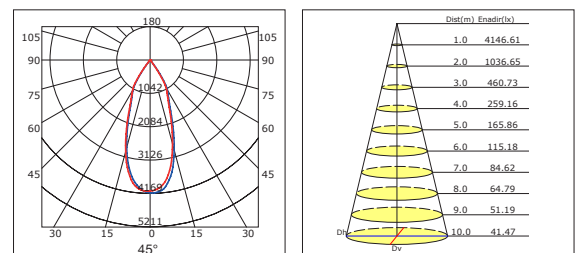

LETHA LED

COLORI DISPONIBILI / AVAILABLE COLOURS :

CODICE CODE	LED Watt (W)	Lumen (lm)	Ottica Optic	Temperatura colore (k) Colour temperature (k)	LED + alimentatore (W) LED + driver (W)
990L4006 45	27W	3000	45°	840 4000k CRI>80	32W

* Moduli Philips Fortimo LED SLM di ultima generazione
* Philips Fortimo LED SLM of last generation

3000lm

PESO / WEIGHT

LETHA LED 1,6kg