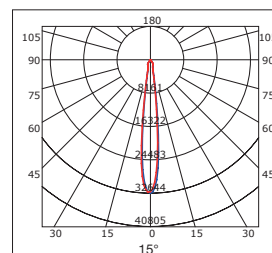

4500lm

PESO / WEIGHT

VALO.1 1,6kg