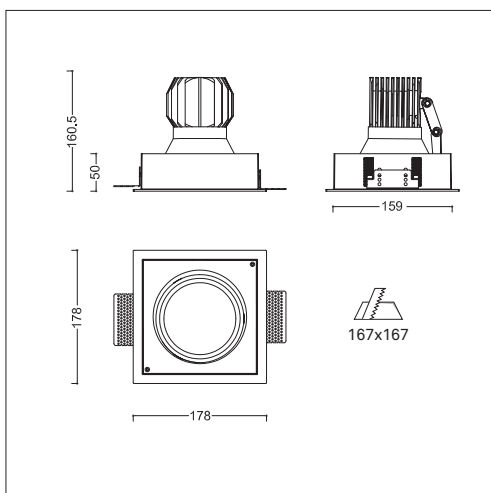

VALO.1 LED

COLORI DISPONIBILI / AVAILABLE COLOURS :

CODICE CODE	LED Watt (W)	Lumen (lm)	Ottica Optic	Temperatura colore (k) Colour temperature (k)	LED + alimentatore (W) LED + driver (W)
990L2074 15	1x38W	4500	15°	930 3000k CRI>90	1x43W

* Moduli Philips Fortimo LED SLM di ultima generazione
* Philips Fortimo LED SLM of last generation

4500lm

PESO / WEIGHT

VALO.1 1,6kg