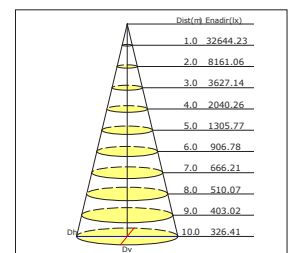

4500lm

PESO / WEIGHT

VALO.1 1,6kg