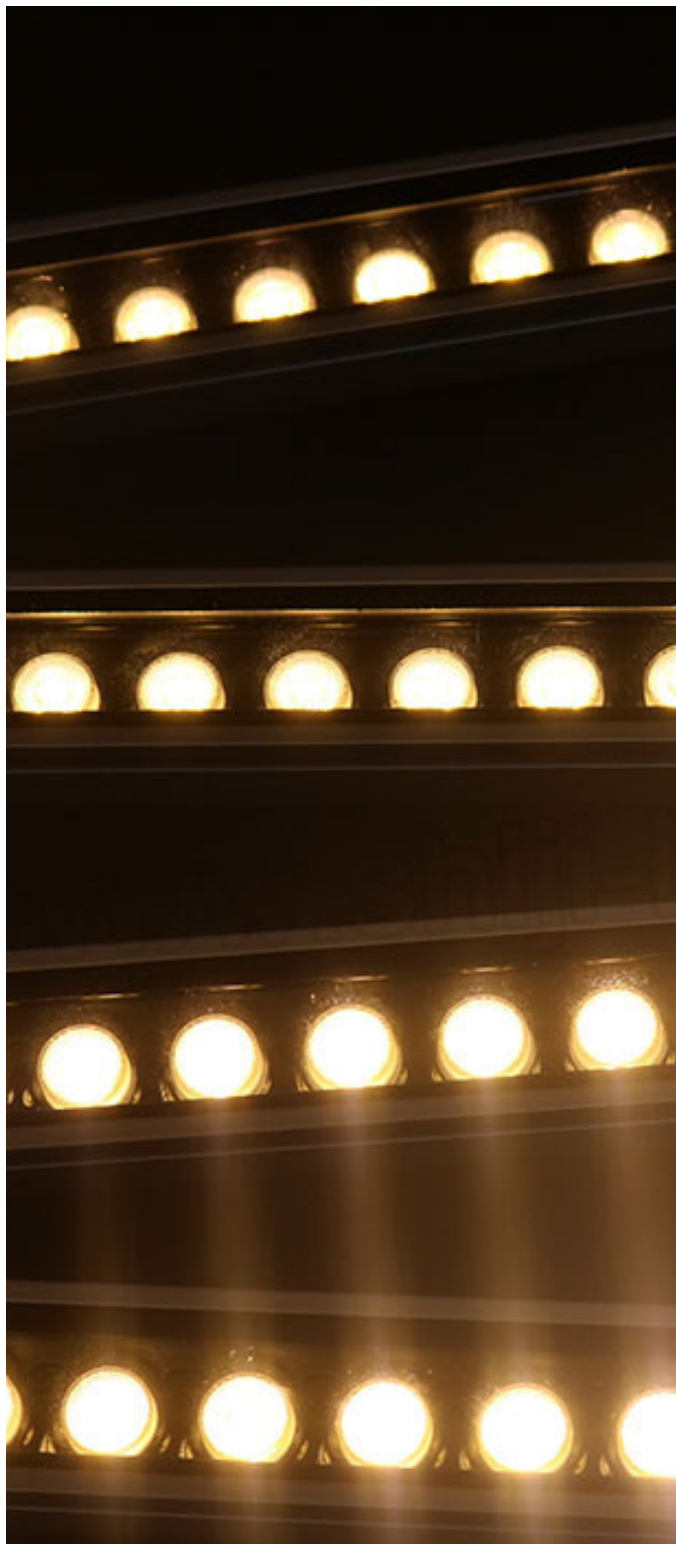

EVA

WALL WASHER
LIGHTING DESIGN

EVA

WALL WASHER

150mm/300mm/600mm/900mm/1200mm/1500mm

INDOOR OUTDOOR APPLICATIONS

IP20 / IP67

Patented technologies

Opti Beam Reflectors,
Wall Washer

Mounting:

Bracket, Magnet

Tunable White

2700K - 6000K

Lumen Output

From 160 lumen to
2310 lumen

Visual wellness

Up to UGR < 10

Colour Temperatures

2700K / 3000K /
3500K / 4000K / 6000K

Chromatic Quality

CRI > 90,
Mac Adam step 1

EVA MINI

MINI WALL WASHER

100mm/300mm/500mm