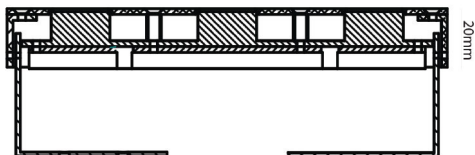

EVA

WALL WASHER
LIGHTING DESIGN

EVA

WALL WASHER

150mm/300mm/600mm/900mm/1200mm/1500mm

INDOOR OUTDOOR APPLICATIONS

IP20 / IP67

Patented technologies